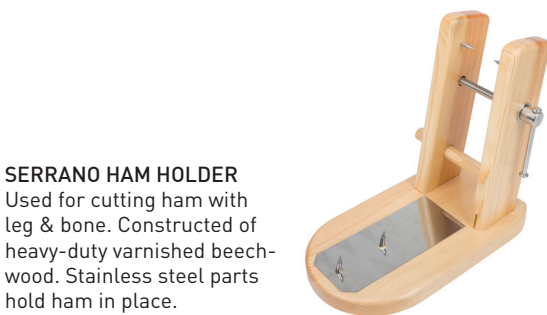

MISE EN BOUCHE SPOONS

Stainless steel spoon to present pre-appetizer delicacies.

Item #		L"	Wt
051291	pack of 12	4 7/8	4 oz.

MINI APPETIZER/JAM JAR

Made of glass for serving individual portions, with seal and clamp closure. Cannot be sterilized. Hermetic.

MORE ON GIESSER KNIVES P. 173

BOILED EGG DISPLAY HOLDERS

Made of chromed wire. To attractively display eggs and salt shaker on counter of bars and bistros.

Item #		Wt
N4112	9 egg display holder	6 oz.

SERRANO HAM HOLDER